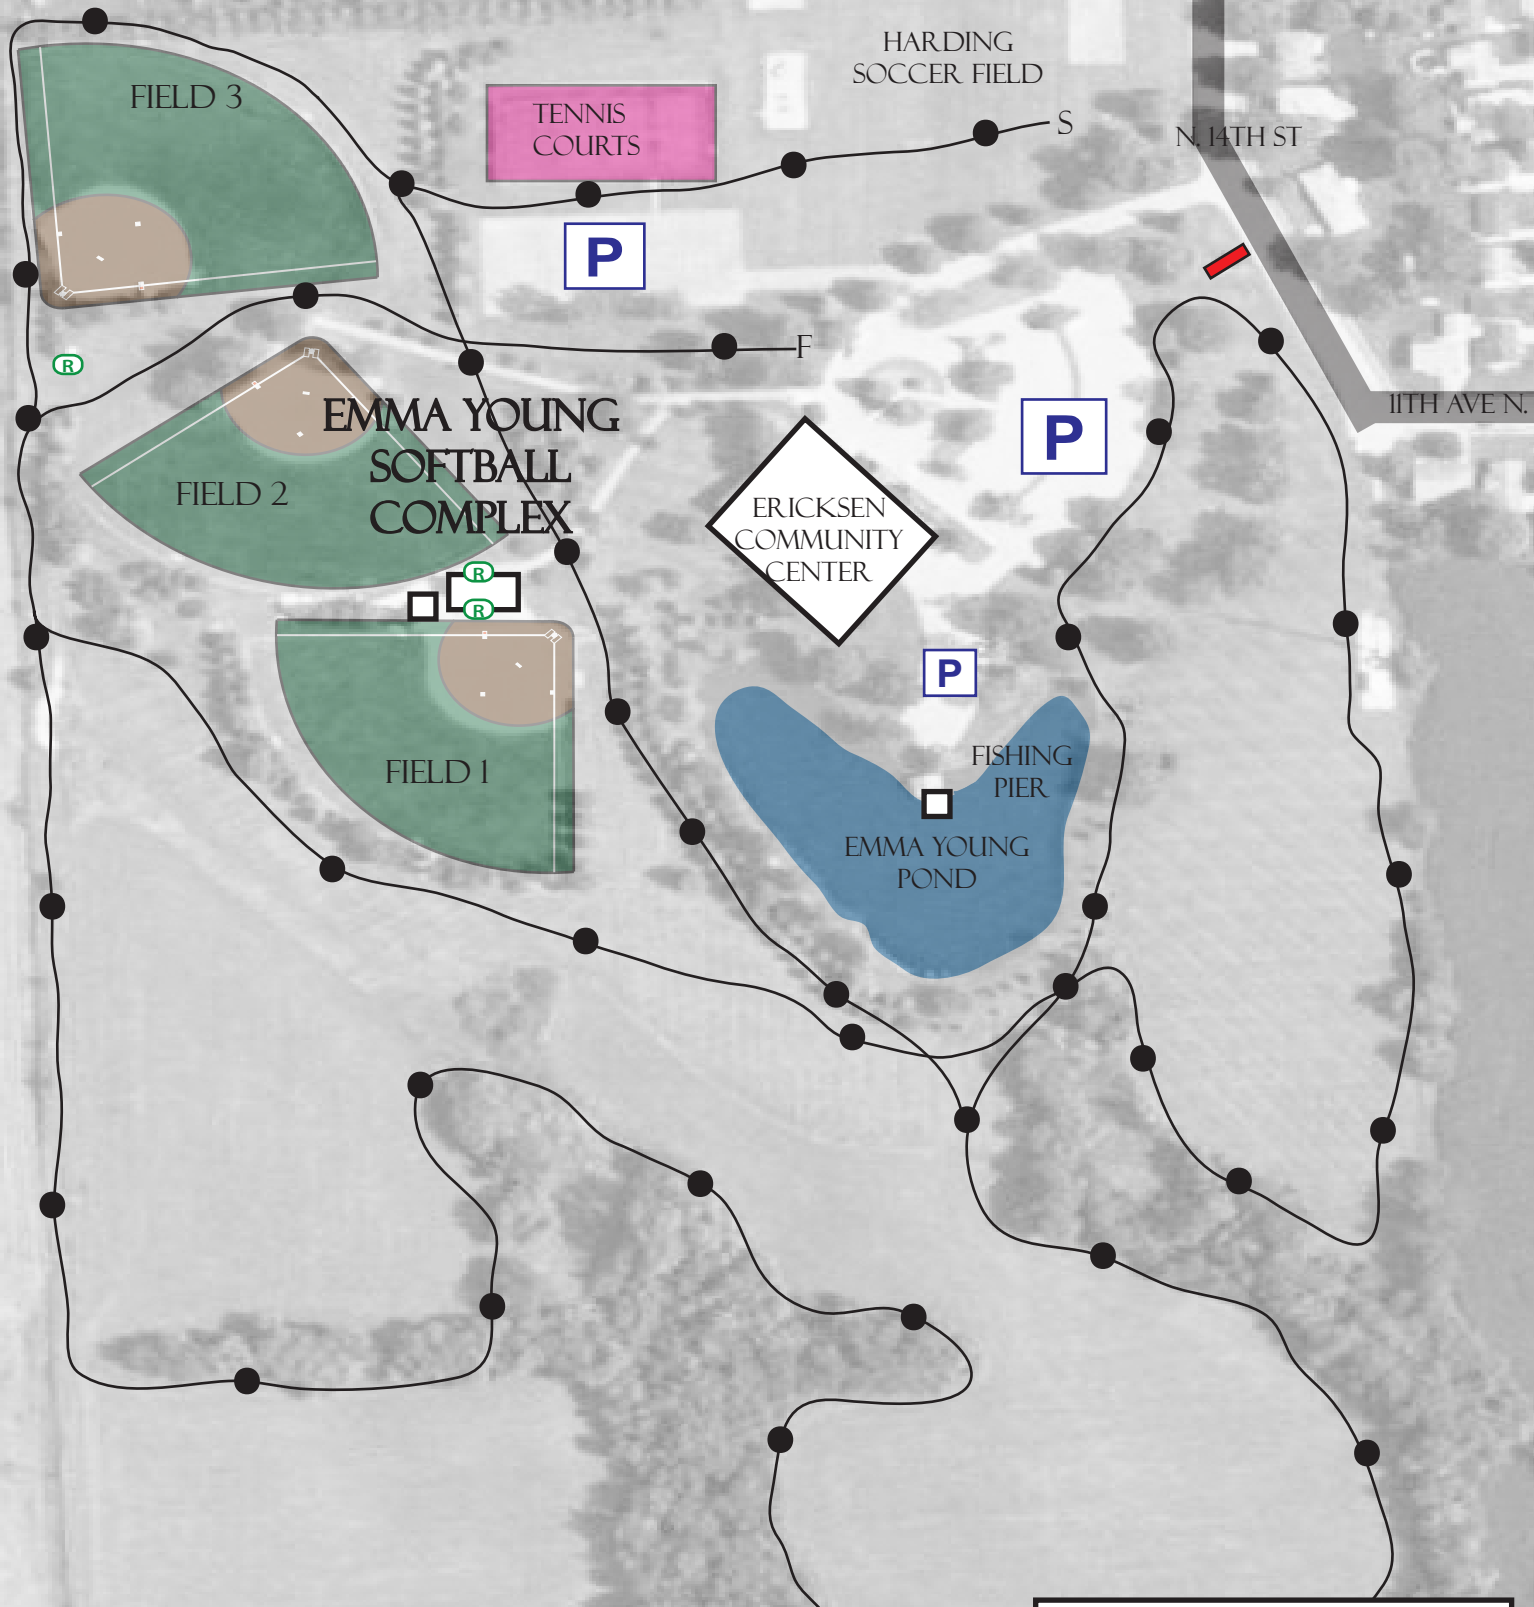

EMMA YOUNG PARK

1401 IITH AVE N CLINTON, IOWA

For More Information Contact:
Clinton Recreation Department
563-243-1260

RECREATION DEPARTMENT OFFICES
ERICKSEN COMMUNITY CENTER

- = CROSS COUNTRY COURSE
- = RESTROOMS
- = FACILITIES